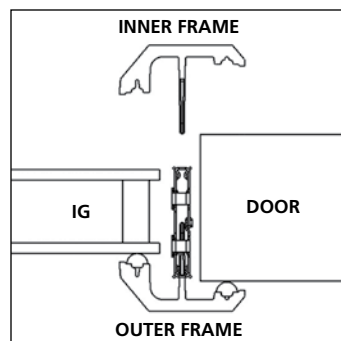

ZEEL[®] Frame

Reframing Innovation and Design

Introducing ZEEL. The future of versatile frame design.

- **ZEEL** is a sleek, minimal frame designed to be stained or painted, seamlessly blending into your door.
- Never worry about extreme environments with **FiberMate Plus[®]**. Our strongest material withstands high temperatures and direct sunlight even when using dark, on-trend paint colors.
- Reduce service calls and warranty issues with **Resolve[®] Sealant**. ZEEL is immune to squeeze out and Resolve doesn't degrade over time.
- ZEEL eliminates the need for screws and cumbersome screw hole covers with an **innovative clip system**, allowing each frame to sit flush to the door.

SIZES	
IG thickness	1.0"
Doorglass	22 x 36, 22 x 48, 20 x 64, 22 x 64, 22 x 80, 22 x 17
Sidelights	8 x 36, 7 x 64, 8 x 80
Blinds	22 x 36, 22 x 64
MATERIALS	
Frame	FiberMate Plus™ PC/ABS (White)
Clip	Zinc-Plated Steel
Sealant	Resolve® Sealant - Foam in place gasket
OPERATION	
Alignment Arrows	Indicate shipping position and final assembly position
Clip Connection	Long tab inserts into clip for final assembly
Frame Removal	Pry frame away from glass to replace
MAINTENANCE	
Frame	FiberMate Plus™ must be painted or stained. Will discolor over time if not finished.
Sealant	Avoid paint over spray onto sealant. Avoid harsh chemicals.
GENERAL INFORMATION	
Fits Doors	1.65" to 1.8" (Nominal 1.68")
Profile	Flat. Stands 0.25" from door
Frame Width	1.5"
Design Pressure	+/- 60.0 PSF
Frame Texture	Fir
Door Cutout	1" larger than doorglass size
WARRANTY	
Refer to ODL warranty for coverage and exclusions at ODL.com	