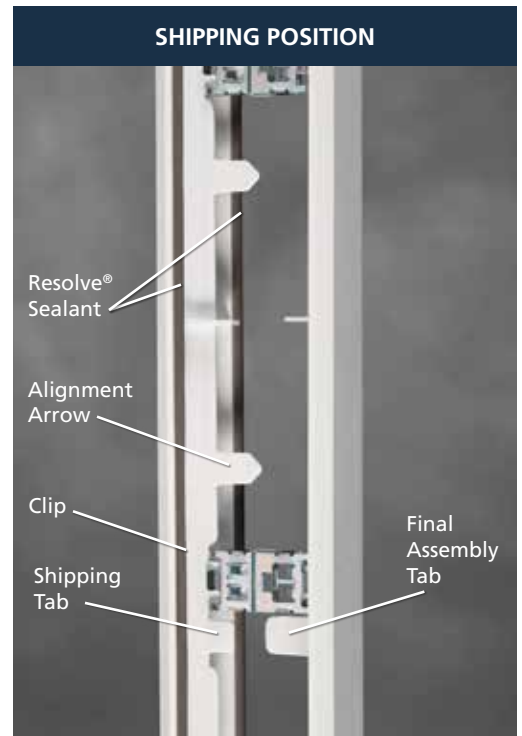

ZEEL[®] Frame

Reframing Innovation and Design

Introducing ZEEL. The future of versatile frame design.

- **ZEEL** is a sleek, minimal frame designed to be stained or painted, seamlessly blending into your door.
- Never worry about extreme environments with **FiberMate Plus[®]**. Our strongest material withstands high temperatures and direct sunlight even when using dark, on-trend paint colors.
- Reduce service calls and warranty issues with **Resolve[®] Sealant**. ZEEL is immune to squeeze out and Resolve doesn't degrade over time.
- ZEEL eliminates the need for screws and cumbersome screw hole covers with an **innovative clip system**, allowing each frame to sit flush to the door.

SIZES	
IG thickness	1.0"
Doorglass	22 x 36, 22 x 48, 20 x 64, 22 x 64, 22 x 80, 22 x 17
Sidelights	8 x 36, 7 x 64, 8 x 80
Blinds	22 x 36, 22 x 64
MATERIALS	
Frame	FiberMate Plus™ PC/ABS (White)
Clip	Zinc-Plated Steel
Sealant	Resolve® Sealant - Foam in place gasket
OPERATION	
Alignment Arrows	Indicate shipping position and final assembly position
Clip Connection	Long tab inserts into clip for final assembly
Frame Removal	Pry frame away from glass to replace
MAINTENANCE	
Frame	FiberMate Plus™ must be painted or stained. Will discolor over time if not finished.
Sealant	Avoid paint over spray onto sealant. Avoid harsh chemicals.
GENERAL INFORMATION	
Fits Doors	1.65" to 1.8" (Nominal 1.68")
Profile	Flat. Stands 0.25" from door
Frame Width	1.5"
Design Pressure	+/- 60.0 PSF
Frame Texture	Fir
Door Cutout	1" larger than doorglass size
WARRANTY	
Refer to ODL warranty for coverage and exclusions at ODL.com	