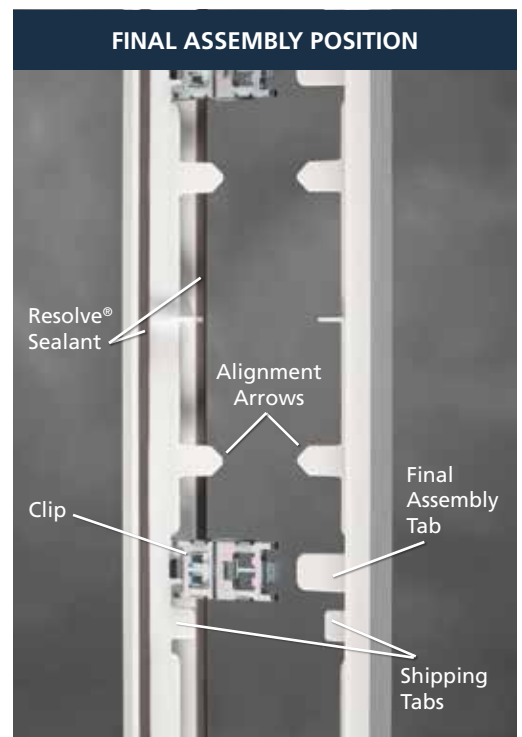

ZEEL[®] Frame

Reframing Innovation and Design

Introducing ZEEL. The future of versatile frame design.

- **ZEEL** is a sleek, minimal frame designed to be stained or painted, seamlessly blending into your door.
- Never worry about extreme environments with **FiberMate Plus[®]**. Our strongest material withstands high temperatures and direct sunlight even when using dark, on-trend paint colors.
- Reduce service calls and warranty issues with **Resolve[®] Sealant**. ZEEL is immune to squeeze out and Resolve doesn't degrade over time.
- ZEEL eliminates the need for screws and cumbersome screw hole covers with an **innovative clip system**, allowing each frame to sit flush to the door.

SIZES	
IG thickness	1.0"
Doorglass	22 x 36, 22 x 48, 20 x 64, 22 x 64, 22 x 80, 22 x 17
Sidelights	8 x 36, 7 x 64, 8 x 80
Blinds	22 x 36, 22 x 64
MATERIALS	
Frame	FiberMate Plus™ PC/ABS (White)
Clip	Zinc-Plated Steel
Sealant	Resolve® Sealant - Foam in place gasket
OPERATION	
Alignment Arrows	Indicate shipping position and final assembly position
Clip Connection	Long tab inserts into clip for final assembly
Frame Removal	Pry frame away from glass to replace
MAINTENANCE	
Frame	FiberMate Plus™ must be painted or stained. Will discolor over time if not finished.
Sealant	Avoid paint over spray onto sealant. Avoid harsh chemicals.
GENERAL INFORMATION	
Fits Doors	1.65" to 1.8" (Nominal 1.68")
Profile	Flat. Stands 0.25" from door
Frame Width	1.5"
Design Pressure	+/- 60.0 PSF
Frame Texture	Fir
Door Cutout	1" larger than doorglass size
WARRANTY	
Refer to ODL warranty for coverage and exclusions at ODL.com	