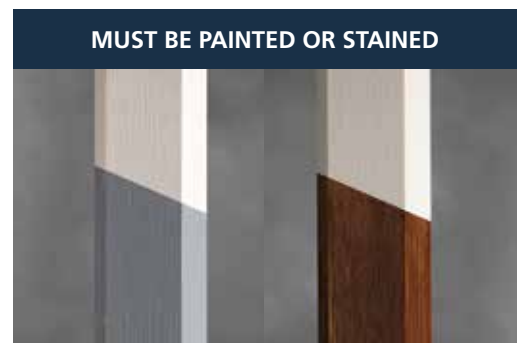

ZEEL[®] Frame

Reframing Innovation and Design

Introducing ZEEL. The future of versatile frame design.

- **ZEEL** is a sleek, minimal frame designed to be stained or painted, seamlessly blending into your door.
- Never worry about extreme environments with **FiberMate Plus[®]**. Our strongest material withstands high temperatures and direct sunlight even when using dark, on-trend paint colors.
- Reduce service calls and warranty issues with **Resolve[®] Sealant**. ZEEL is immune to squeeze out and Resolve doesn't degrade over time.
- ZEEL eliminates the need for screws and cumbersome screw hole covers with an **innovative clip system**, allowing each frame to sit flush to the door.

SIZES	
IG thickness	1.0"
Doorglass	22 x 36, 22 x 48, 20 x 64, 22 x 64, 22 x 80, 22 x 17
Sidelights	8 x 36, 7 x 64, 8 x 80
Blinds	22 x 36, 22 x 64
MATERIALS	
Frame	FiberMate Plus™ PC/ABS (White)
Clip	Zinc-Plated Steel
Sealant	Resolve® Sealant - Foam in place gasket
OPERATION	
Alignment Arrows	Indicate shipping position and final assembly position
Clip Connection	Long tab inserts into clip for final assembly
Frame Removal	Pry frame away from glass to replace
MAINTENANCE	
Frame	FiberMate Plus™ must be painted or stained. Will discolor over time if not finished.
Sealant	Avoid paint over spray onto sealant. Avoid harsh chemicals.
GENERAL INFORMATION	
Fits Doors	1.65" to 1.8" (Nominal 1.68")
Profile	Flat. Stands 0.25" from door
Frame Width	1.5"
Design Pressure	+/- 60.0 PSF
Frame Texture	Fir
Door Cutout	1" larger than doorglass size
WARRANTY	
Refer to ODL warranty for coverage and exclusions at ODL.com	