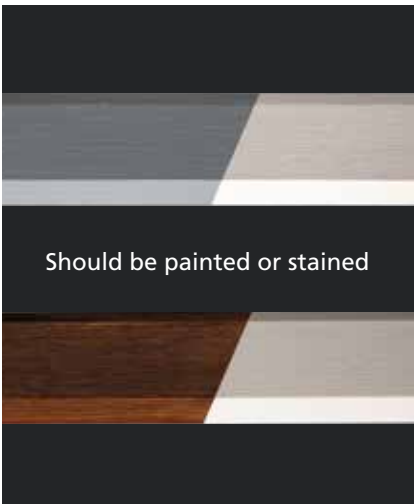

Go to zeel.odl.com to learn more