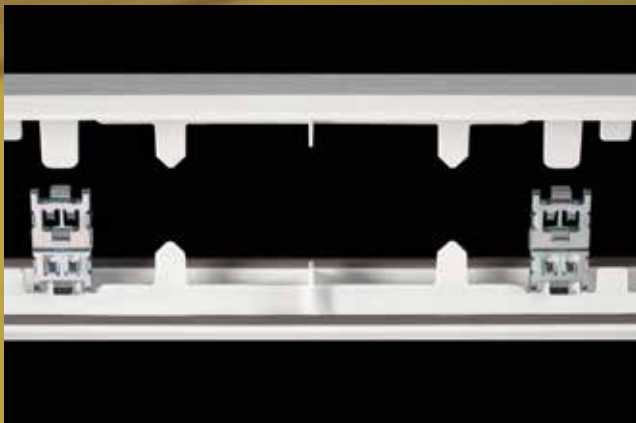

## Meet ZEEL®

**A minimal design with endless opportunities.**

ZEEL is a sleek, versatile frame designed to be stained or painted that blends seamlessly into the entry door, allowing the doorglass to take center stage. This **clean, low-profile look** offers an alternative to flush glazed doors that provides the benefits of a frame system with the style homeowners desire.

Traditional frames can warp when subject to severe temperature changes or direct sunlight exposure, especially when painted dark colors.

**FiberMate Plus™ is our strongest material yet** and exceeds performance expectations in extreme environments.

**ZEEL eliminates the need for screws** and cumbersome screw hole covers with an innovative clip system. This allows each frame to sit flush, streamlining installation and greatly reducing installation time and effort. This efficient installation offers an alternative to costly flush glazed doors.